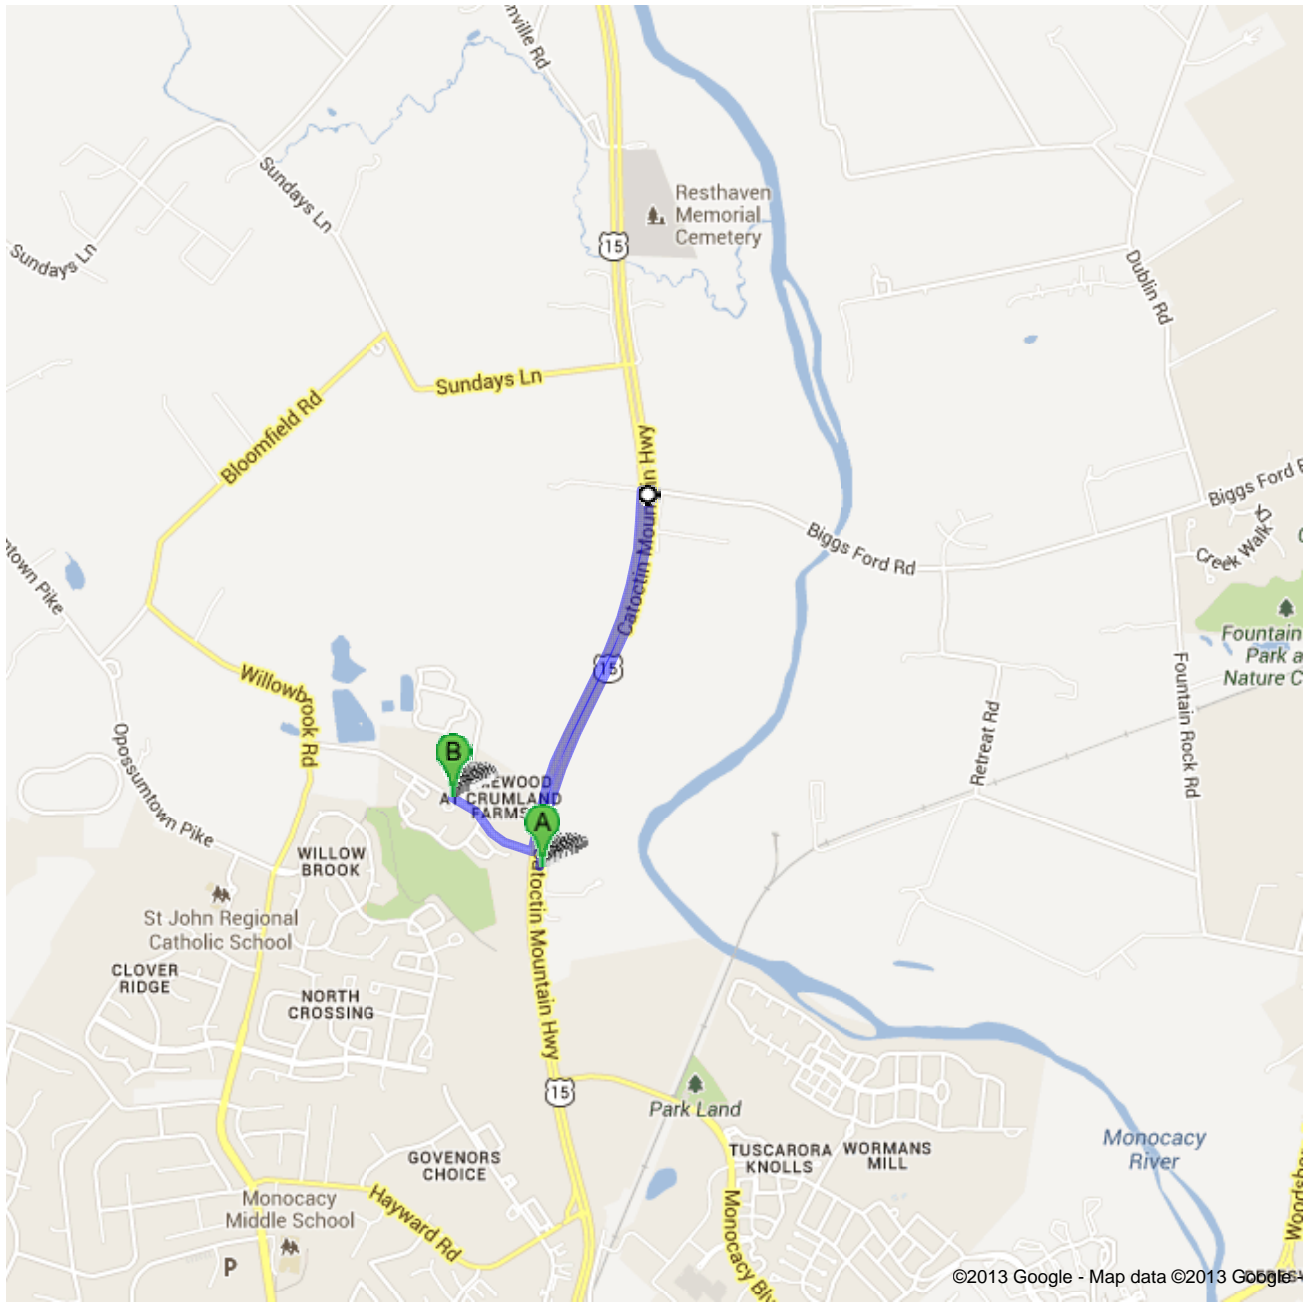

Modified Directions to
7407 Willow Rd, Frederick, MD 21702

1. Head **north** on **US-15 N/Catoctin Mountain Hwy** past **Willow Rd**
About 1 min

go 1.0 mi

2. Make a U-turn at **Biggs Ford Rd**
About 4 mins

go 1.0 mi

3. Turn right onto **Willow Rd**
Destination will be on the left - Take second entrance on left into circle parking lot

go 0.2 mi

7407 Willow Rd, Frederick, MD 21702

Map data ©2013 Google